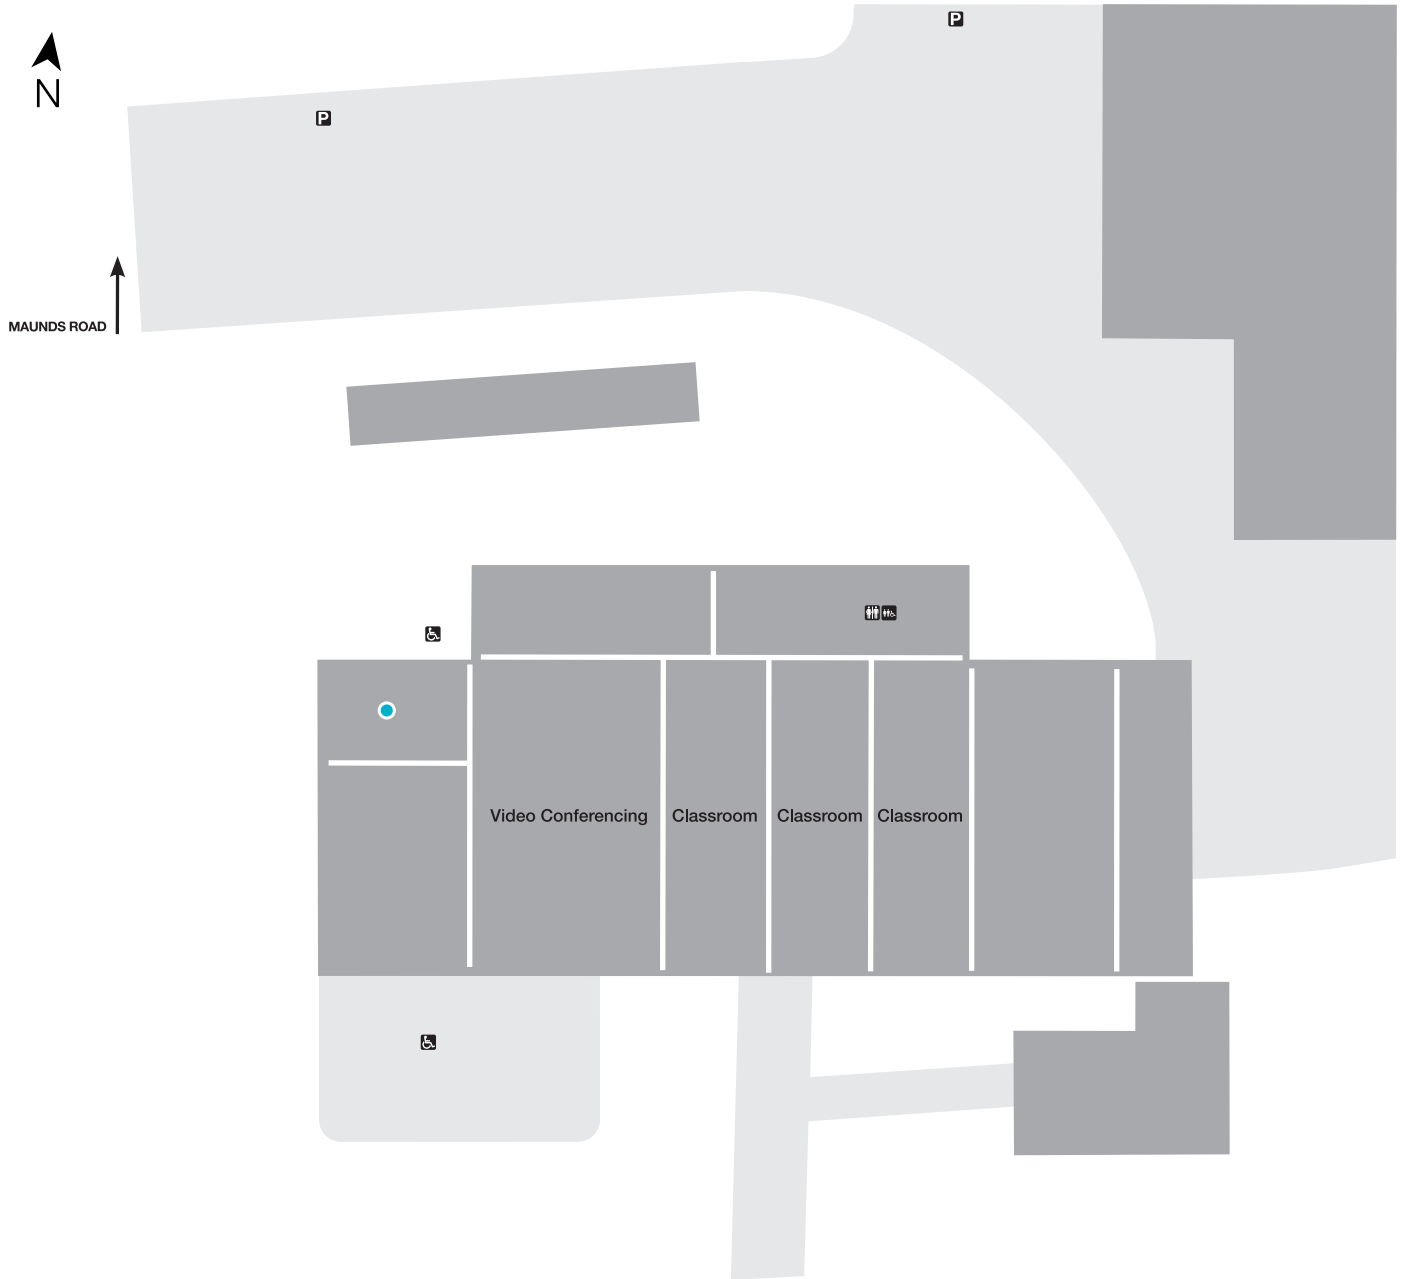

# ATHERTON CAMPUS MAP

Maunds Road Atherton Qld 4883

- Toilet Facilities
- Unisex Accessible Toilet Facilities\*
- Wheelchair Access
- Parking
- Canteen/Food Service
- Emergency Assembly Point
- Call Point
- Customer Service Centre
- Library